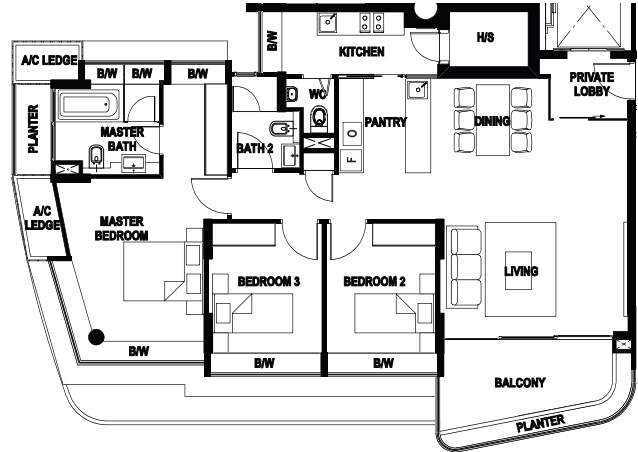

3-BEDROOM

Type B1

House No #02 - 06, #04 - 06 to #11 - 06
Unit Size: 137m² (1475 ft²)

KEY PLAN

Type B2

House No #04 - 03 to #11 - 03
Unit Size: 140m² (1507 ft²)

KEY PLAN

3-BEDROOM

Type B3

House No #02 - 05, #04 - 05 to #11 - 05
Unit Size: 145m² (1561 ft²)

KEY PLAN

2-BEDROOM

Type C

House No #02 - 04, #04 - 04 to #11 - 04
Unit Size: 119m² (1281 ft²)

KEY PLAN