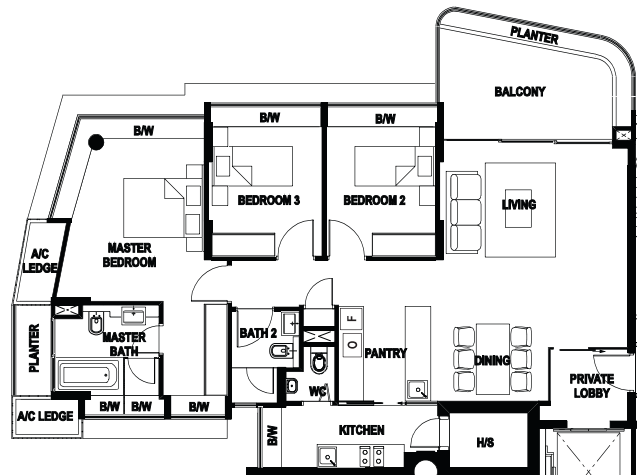

3-BEDROOM

Type B1

House No #02 - 06, #04 - 06 to #11 - 06
Unit Size: 137m² (1475 ft²)

KEY PLAN

Type B2

House No #04 - 03 to #11 - 03
Unit Size: 140m² (1507 ft²)

KEY PLAN

3-BEDROOM

Type B3

House No #02 - 05, #04 - 05 to #11 - 05
Unit Size: 145m² (1561 ft²)

KEY PLAN

2-BEDROOM

Type C

House No #02 - 04, #04 - 04 to #11 - 04
Unit Size: 119m² (1281 ft²)

KEY PLAN