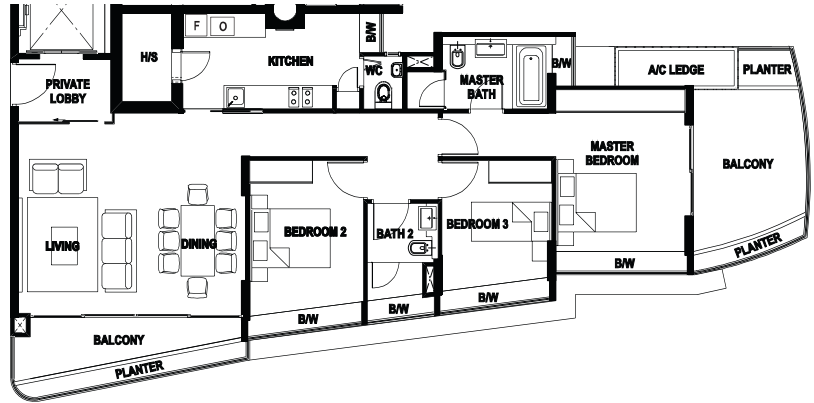

3-BEDROOM

Type B1

House No #02 - 06, #04 - 06 to #11 - 06
Unit Size: 137m² (1475 ft²)

KEY PLAN

Type B2

House No #04 - 03 to #11 - 03
Unit Size: 140m² (1507 ft²)

KEY PLAN

3-BEDROOM

Type B3

House No #02 - 05, #04 - 05 to #11 - 05
Unit Size: 145m² (1561 ft²)

KEY PLAN

2-BEDROOM

Type C

House No #02 - 04, #04 - 04 to #11 - 04
Unit Size: 119m² (1281 ft²)

KEY PLAN